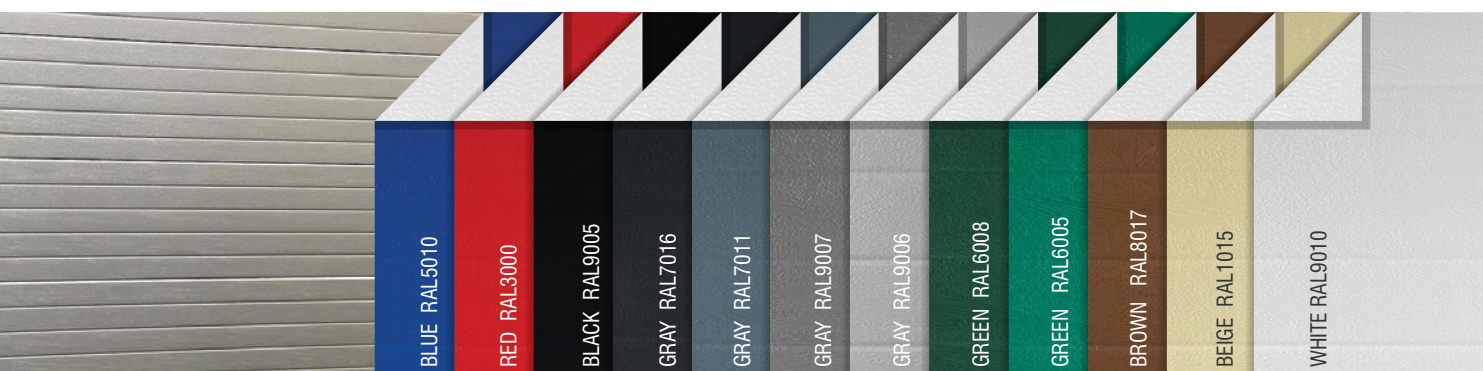

colours and finishes

We offer our sectional garage doors in six designs. Each design is available in a unique set of colours, textures and realistic wood imitations, from classic RAL shades through lighter and darker wood to modern textures like Corten Steel, loved by architects and designers.

RIBBED V

RIBBED U

CENTER RIBBED V