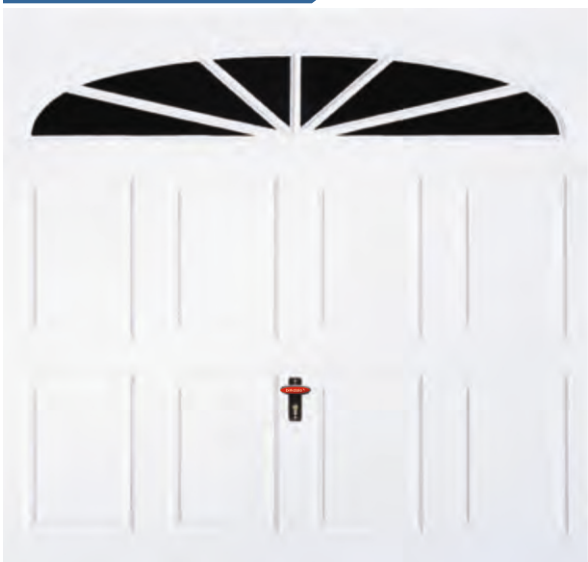

White gloss doors are just that! The high gloss finish just requires an occasional wipe over to keep it in pristine condition.

Eastbourne White Gloss