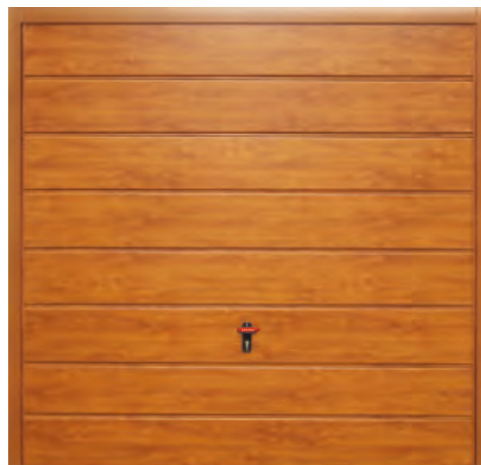

Medium Rib Horizontal - Golden Oak