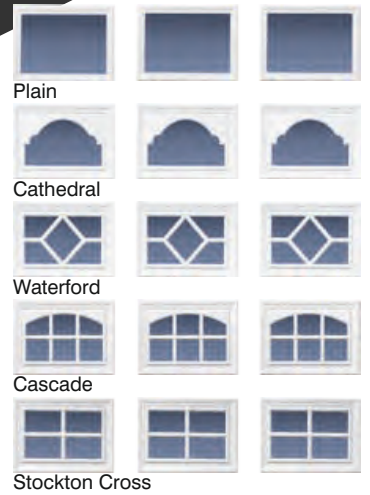

Colour Options

Aside from the ever popular white, doors are also available in the classic low gloss solid colours shown.

Every door is factory finished for excellent corrosion resistance.

Side Hinged garage doors - Steel Styles

We've added new styles to our range, why not let the light in with our glazed doors? Window designs are all supplied with Pilkington K stippled safety glass with a choice of decorative inserts.

Traditional side hinged doors are easy to operate and so simple. All our up and over styles are also available in side hinged configurations and also with matching personnel side entrance doors.

Steel Side hinged garage doors available 50:50 up to 10'0" wide.

2/3:1/3 opening up to 9'0" wide.

Horizontal rib opening up to 8'0" wide.

Vertical Medium Rib

Georgian

Horizontal Wide Rib

Side hinged, personnel and smart pass doors employ high grade corrosion protected hinges for smooth operation and elimination of leaf "sag".