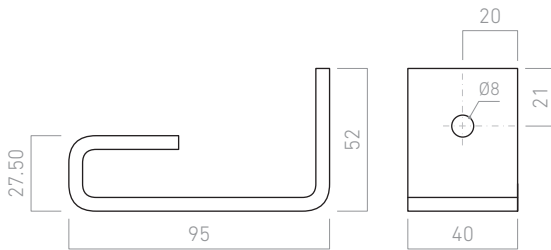

- ✓ Circular shape with **90° radii and angles.**
- ✓ **Drive by means of a pulley system and a rope pull.**
- ✓ **In addition to covering the front of the door or window, it also does so sideways.**

SUPPORTS

Measurements in mm.

Wall

Ceiling

AVAILABILITY

4 and 5 arches.

4 arches

5 arches

LUTECIA