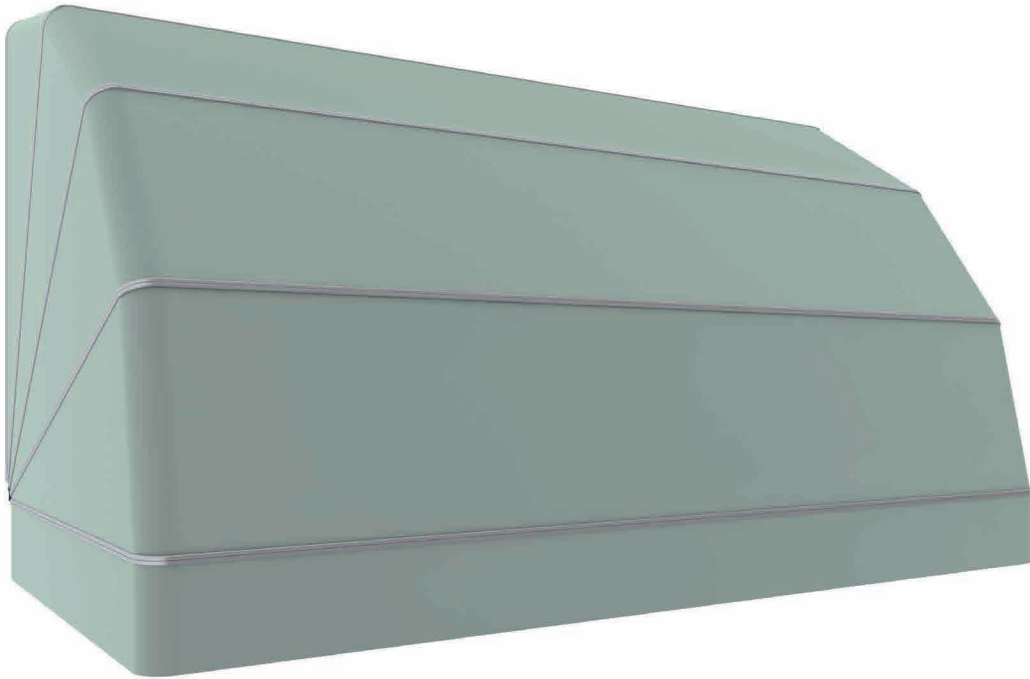

- ✓ Circular shape with **90° radii and angles.**
- ✓ **Drive by means of a pulley system and a rope pull.**
- ✓ **In addition to covering the front of the door or window, it also does so sideways.**

SUPPORTS

Measurements in mm.

Wall

Ceiling

AVAILABILITY

4 and 5 arches.

4 arches

5 arches

LUTECIA

022050 4 Arches

022057 5 Arches

CODE	COMPONENTS
1	022527 Canopy reinforced profile T4
2	022580 Canopy solid polyamide angle T4
3	022507 Canopy ceiling bracket
4	022506 Canopy wall bracket
5	022129 Plastic cord hanger
6	022500 Fixing to the wall hinge