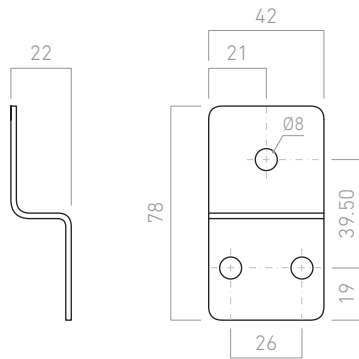

- ✓ Circular shape with **90° radii and angles.**
- ✓ **Drive by means of a pulley system and a rope pull.**
- ✓ **In addition to covering the front of the door or window, it also does so sideways.**

SUPPORTS

Measurements in mm.

Wall

Ceiling

AVAILABILITY

4 and 5 arches.

4 arches

5 arches

LUTECIA

022050 4 Arches

022057 5 Arches

CODE	COMPONENTS
1	022527 Canopy reinforced profile T4
2	022580 Canopy solid polyamide angle T4
3	022507 Canopy ceiling bracket
4	022506 Canopy wall bracket
5	022129 Plastic cord hanger
6	022500 Fixing to the wall hinge

CODE	COMPONENTS
7	022591 Intermediate link hinge
8	022592 Final link hinge
9	022738 Aluminium fastener 6 mm hinge
10	022765 Top T profile
11	022761 Adjustable pulley
12	022583 Covers staples