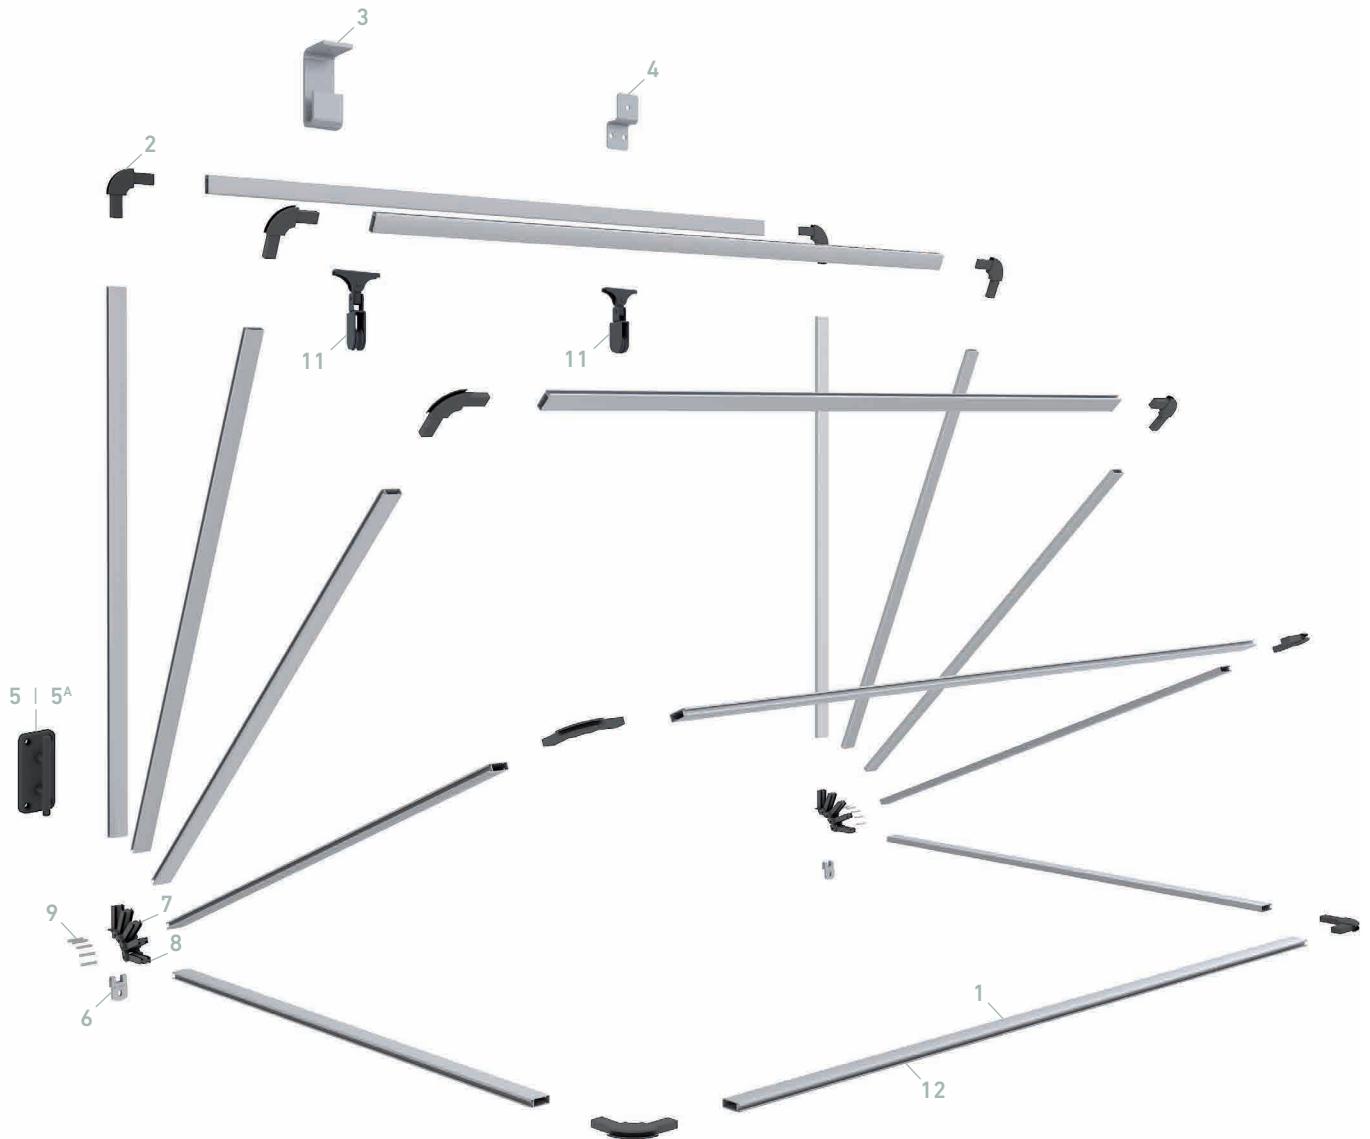

- ✓ Circular shape with **90° radii and angles.**
- ✓ **Drive by means of a pulley system and a rope pull.**
- ✓ **In addition to covering the front of the door or window, it also does so sideways.**

SUPPORTS

Measurements in mm.

Wall

Ceiling

AVAILABILITY

4 and 5 arches.

4 arches

5 arches

LUTECIA

022050 4 Arches

022057 5 Arches

CODE	COMPONENTS
1	022527 Canopy reinforced profile T4
2	022580 Canopy solid polyamide angle T4
3	022507 Canopy ceiling bracket
4	022506 Canopy wall bracket
5	022129 Plastic cord hanger
6	022500 Fixing to the wall hinge

CODE	COMPONENTS
7	022591 Intermediate link hinge
8	022592 Final link hinge
9	022738 Aluminium fastener 6 mm hinge
10	022765 Top T profile
11	022761 Adjustable pulley
12	022583 Covers staples