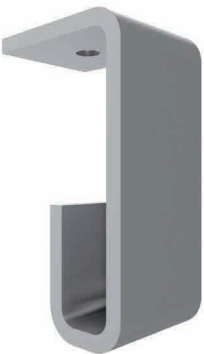

- ✓ Circular shape with **90° radii and angles.**
- ✓ **Drive by means of a pulley system and a rope pull.**
- ✓ **In addition to covering the front of the door or window, it also does so sideways.**

SUPPORTS

Measurements in mm.

Wall

Ceiling

AVAILABILITY

4 and 5 arches.

4 arches

5 arches

LUTECIA

022050 4 Arches

022057 5 Arches

CODE	COMPONENTS
1	022527 Canopy reinforced profile T4
2	022580 Canopy solid polyamide angle T4
3	022507 Canopy ceiling bracket
4	022506 Canopy wall bracket
5	022129 Plastic cord hanger
6	022500 Fixing to the wall hinge