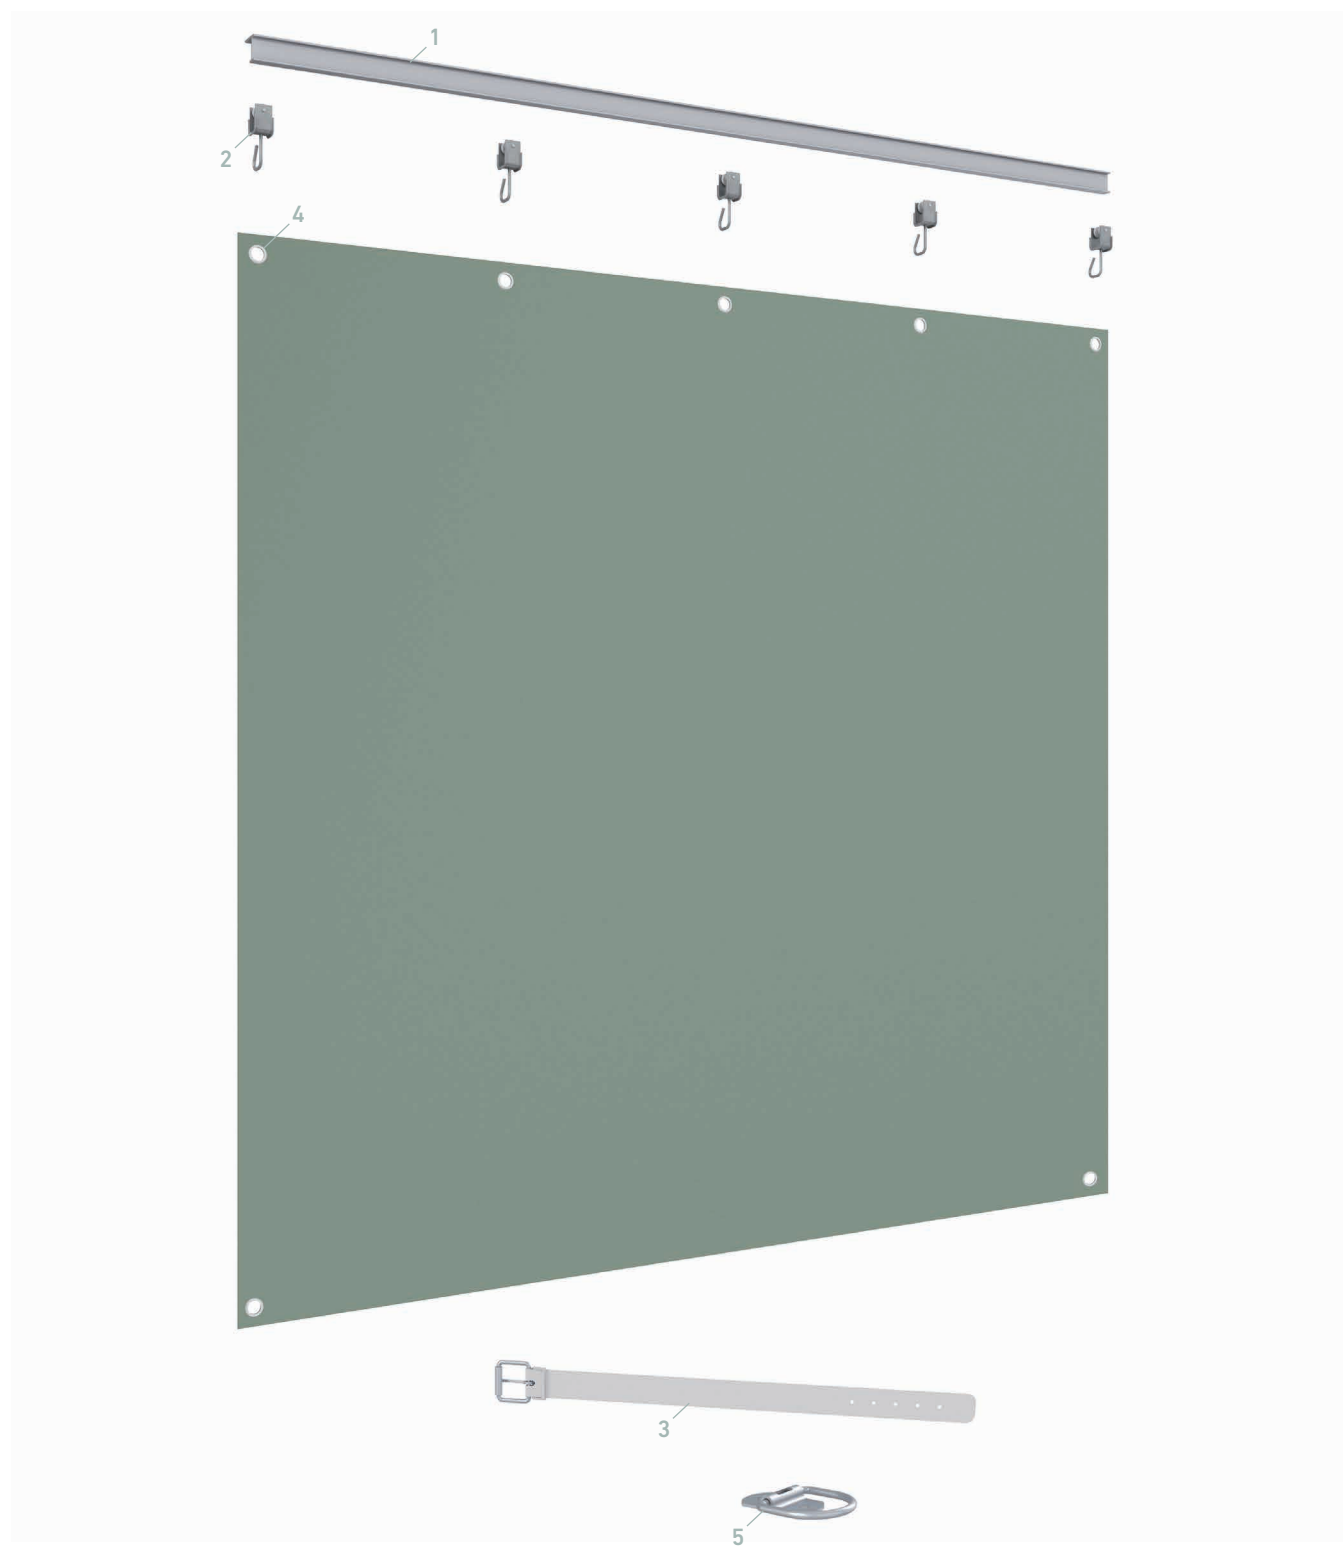

STRADA

ENG

Optimum filtration in comfortable spaces

The Strada system is a novel product that combines the best aspects of an awning and a curtain, allowing it sideways movement along a guide that can be adapted to the lighting requirements of each point in time.

Thanks to the properties of its fabric, its ability to filter light is absolute, keeping spaces protected from sunlight and at the right temperature at all times.

MOBILISATION

Manual

INSTALLATION POSSIBILITIES

SIDE VIEW

Measurements in mm.

PULLEY

Rail profile

STRADA

022047

CODE	COMPONENTS
1	022064 Aluminium rail profile
2	022074 Pulley profile rail
3	022108 Strap with buckle for curtain
4	022310 Grommets ø20 mm
5	022089 Flap ring with sheet