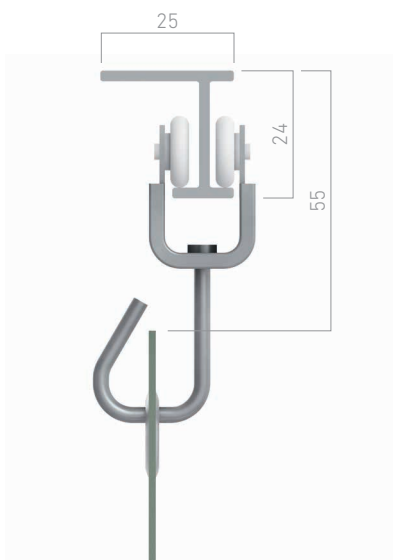

Window

Balcony

Terrace

Wrought

- ✓ The great durability of the components guarantees **high resistance to climatic agents**.
- ✓ It is suited to even the most demanding projects, **hiding fixing parts as much as possible**.
- ✓ **Wide variety of colours to adapt to all types of decorations**.

SIDE VIEW

Measurements in mm.

PULLEY

Rail profile

STRADA

022047

CODE	COMPONENTS
1	022064 Aluminium rail profile
2	022074 Pulley profile rail
3	022108 Strap with buckle for curtain
4	022310 Grommets ø20 mm
5	022089 Flap ring with sheet